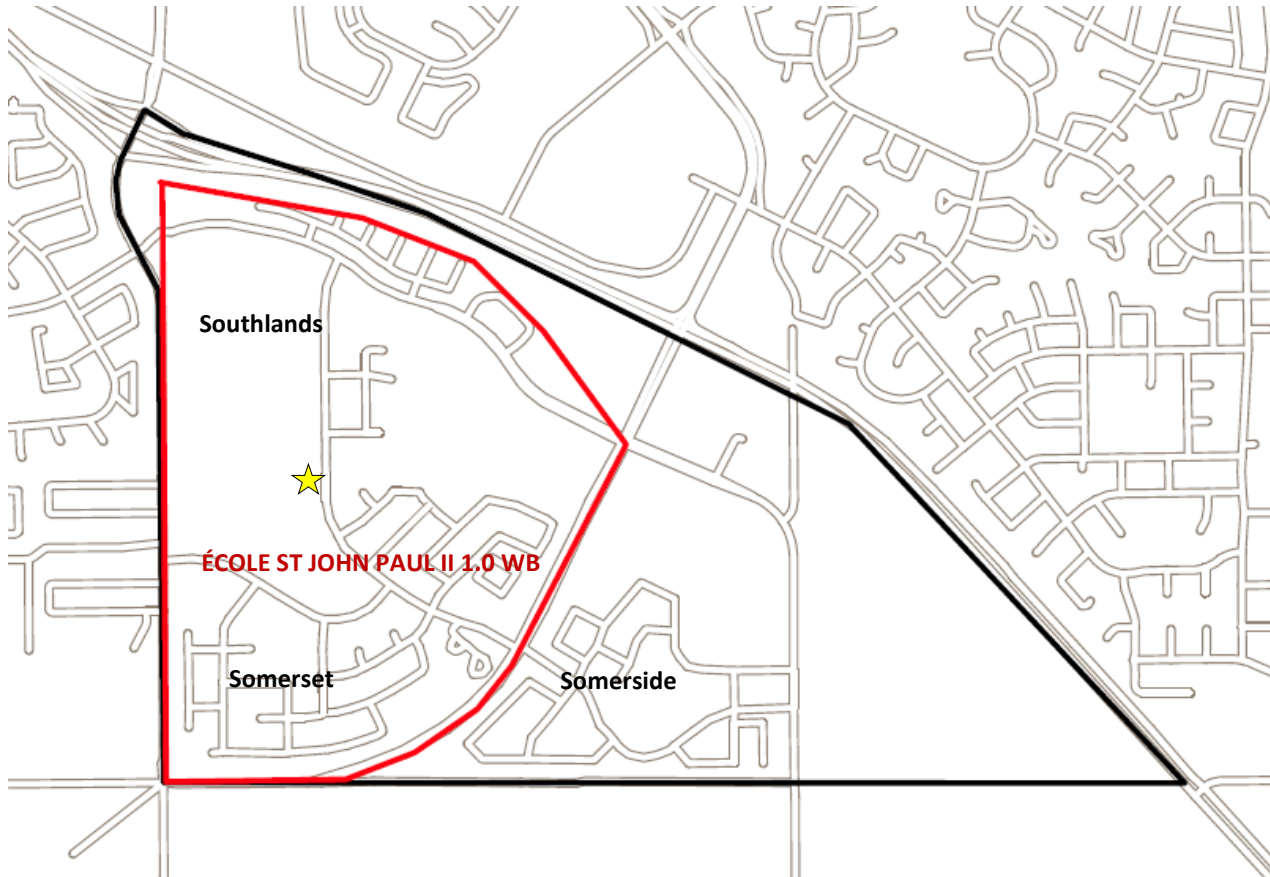

# École St. John Paul II School

(French & English Immersion)  
 Kindergarten to Grade 5  
 4802 Southlands Drive SE

- red area indicates 1.0 km walk boundary

**English Attendance Area:** All students in areas East of 13<sup>th</sup> Avenue and Southlands. All students in Dunmore. All students East of Medicine Hat South of Hwy #41A. All students in area West of Medicine Hat South of Hwy #1. All students South of South Boundary Road.

**All division attendance zones for French Immersion**

\* Desert Blume is not included in Ecole St. John Paul II School Attendance Area.