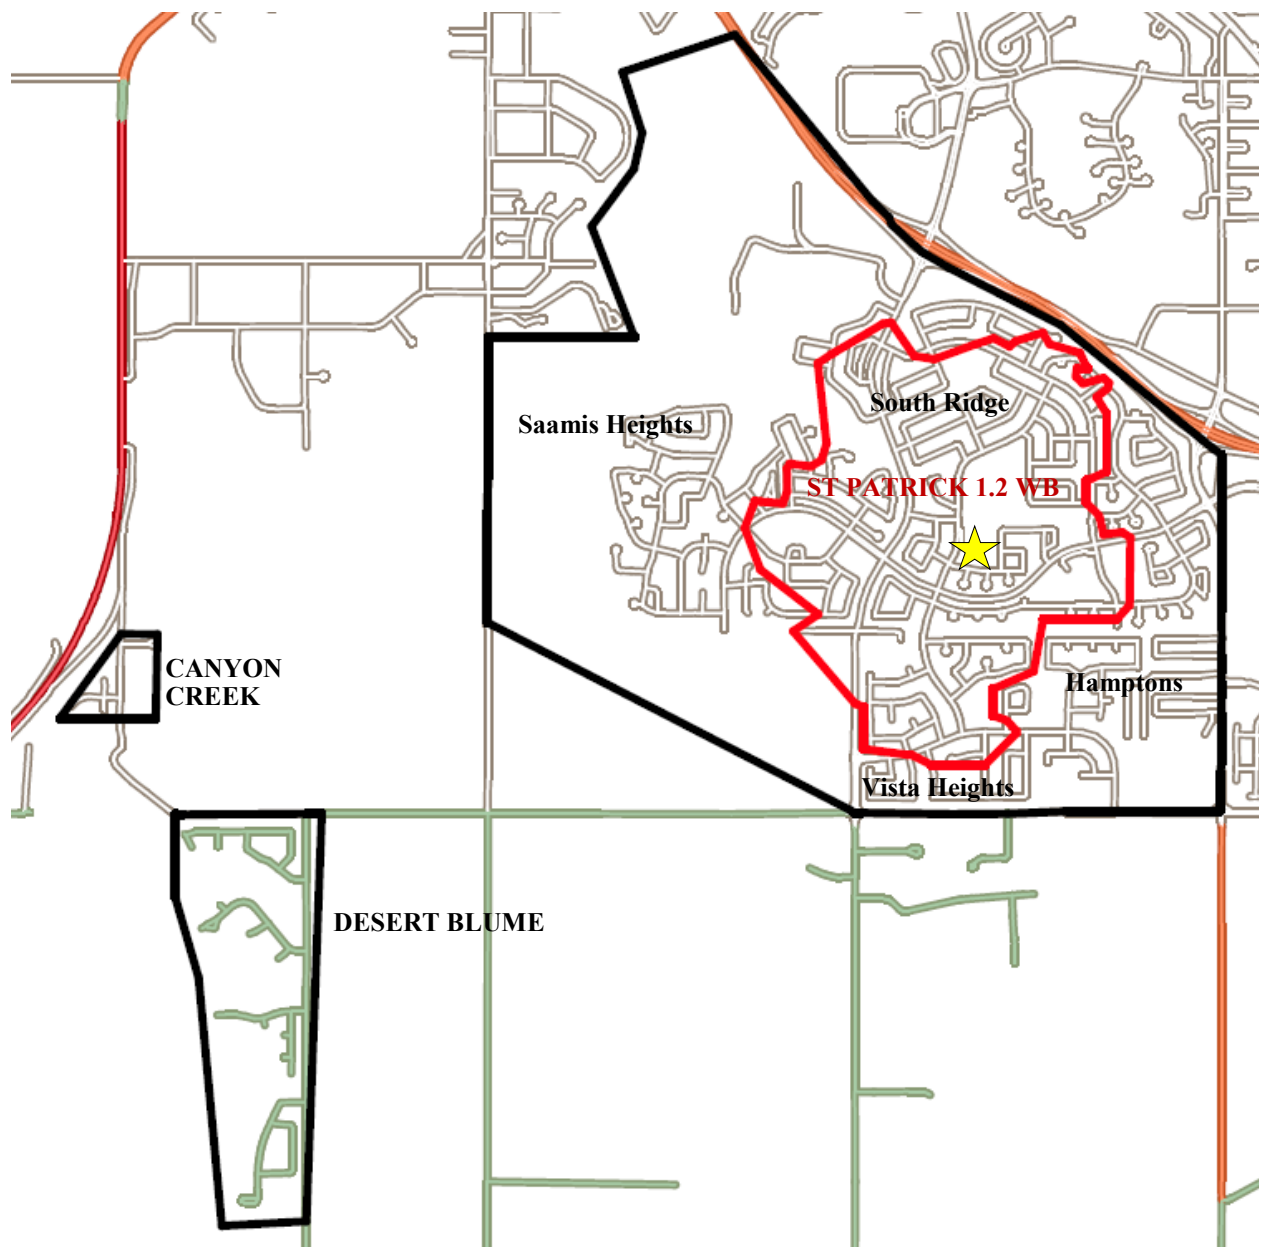

St. Patrick's School
Kindergarten to Grade 5
241 Stratton Way SE

* red line indicates 1.2 km walk boundary

All students in South Ridge, Saamis Heights, Vista Heights, Hamptons, Desert Blume & Canyon Creek.