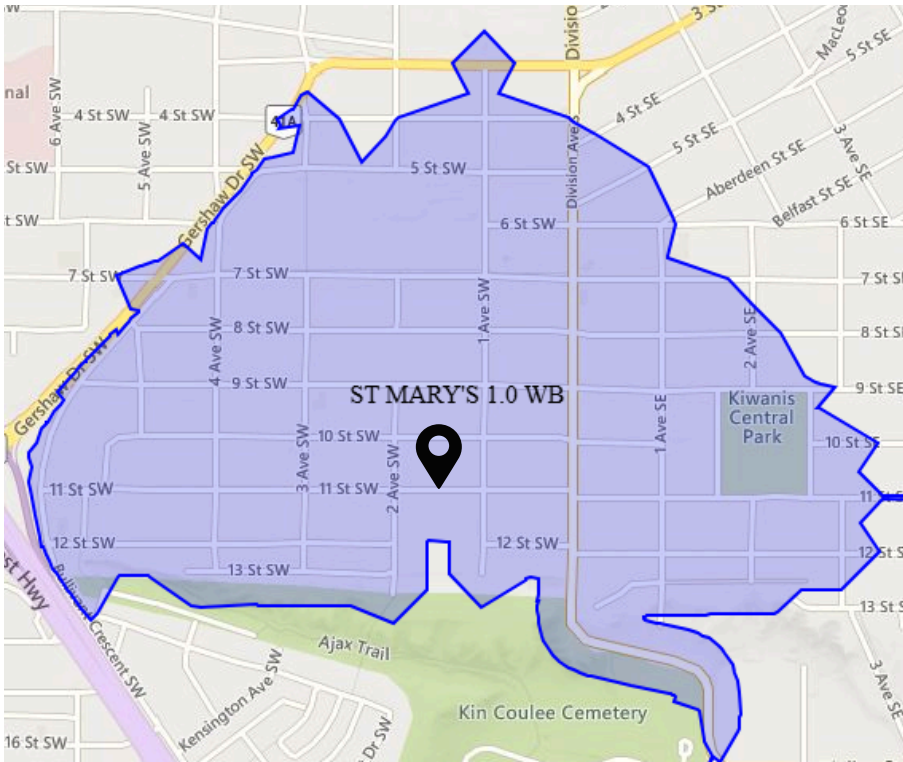

St. Mary's School

Grades 6 to 9

155 11th Street SW

Blue Area indicates 1.0km walk boundary (Grade 6 only)
Red Area indicates 2.0km walk boundary (Grade 7-9 only)

Grades 7 – 9: All division attendance zones (with the exception of Hamptons, Southridge, Saamis Heights, Vista Heights and Hamptons).

Grades 6 – 9: All division attendance zones for French Immersion, Fine Arts Academy and Sports and Wellness Academy.

Grade 6: English General Studies: All students in areas East of 13th Avenue and Southlands. All students in Dunmore. All students East of Medicine Hat South of Hwy #41A. All students in area West of Medicine Hat South of Hwy #1. All students South of South Boundary Road.