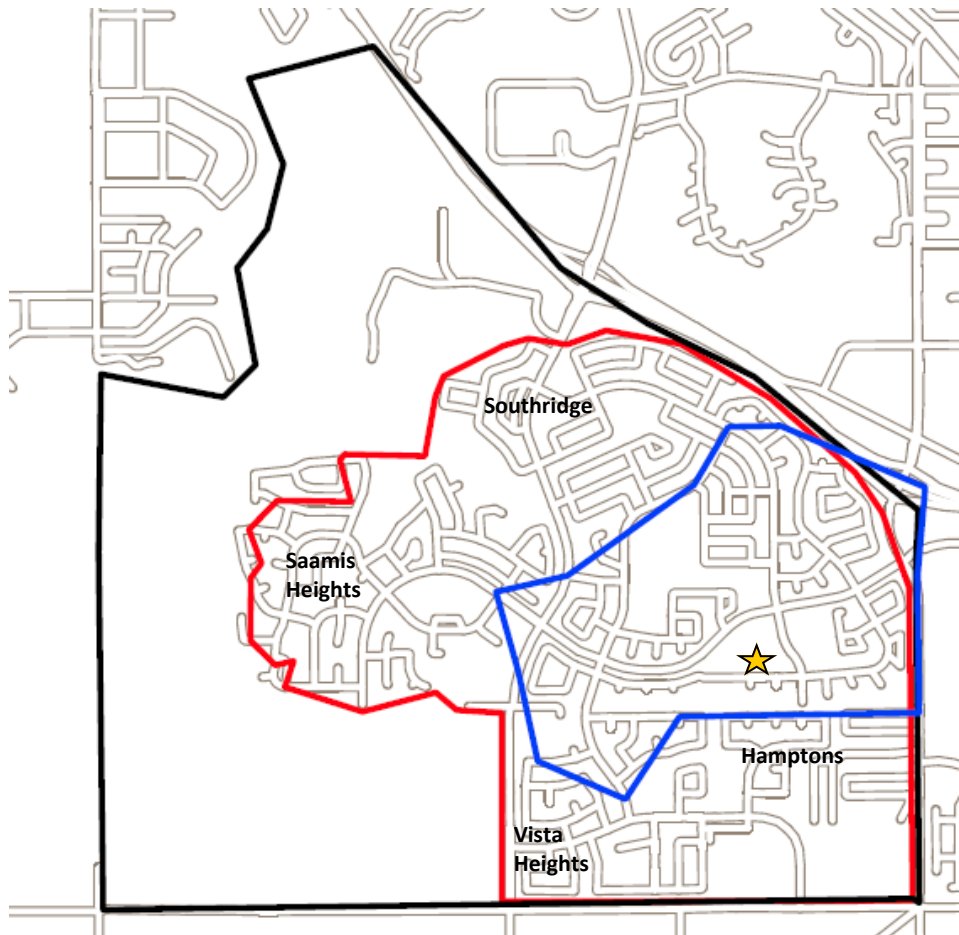

Notre Dame Academy

Grades 6 to 9

646 Spruce Way SE

Blue line - 1.2 km walk boundary
(grade 6 only)

Red line - 2.4 km walk boundary
(grade 7-9 only)

Black line - school boundary
(ALL grades)

All students in South Ridge, Saamis Heights, Vista Heights and Hamptons.

All division attendance zones for Sports Academy.

Flex zone area – All students living in Desert Blume may attend either St. Mary's (Gr.7-9), or Notre Dame (Gr.6-9) with transportation provided.