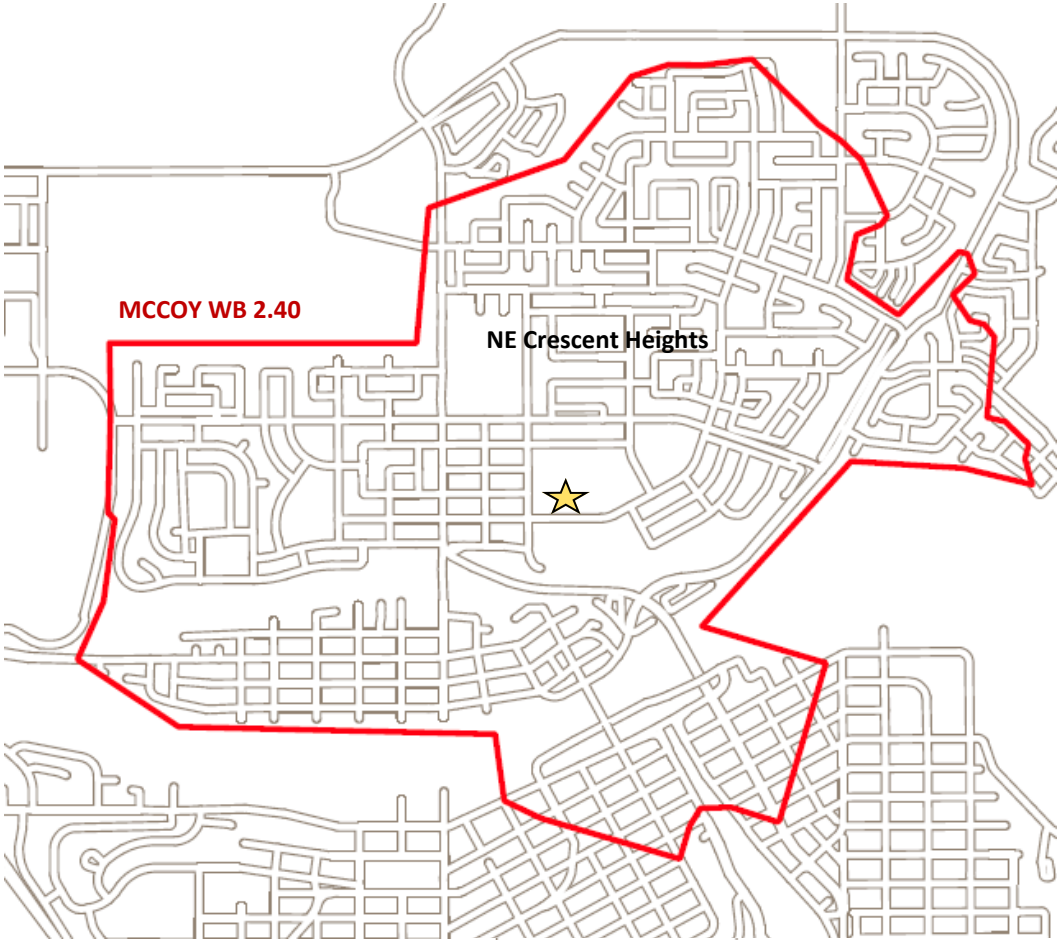

Monsignor McCoy High School

Grades 10 to 12

202 - 8th Street NE

* red line indicates 2.4 km walk boundary

All division attendance zones